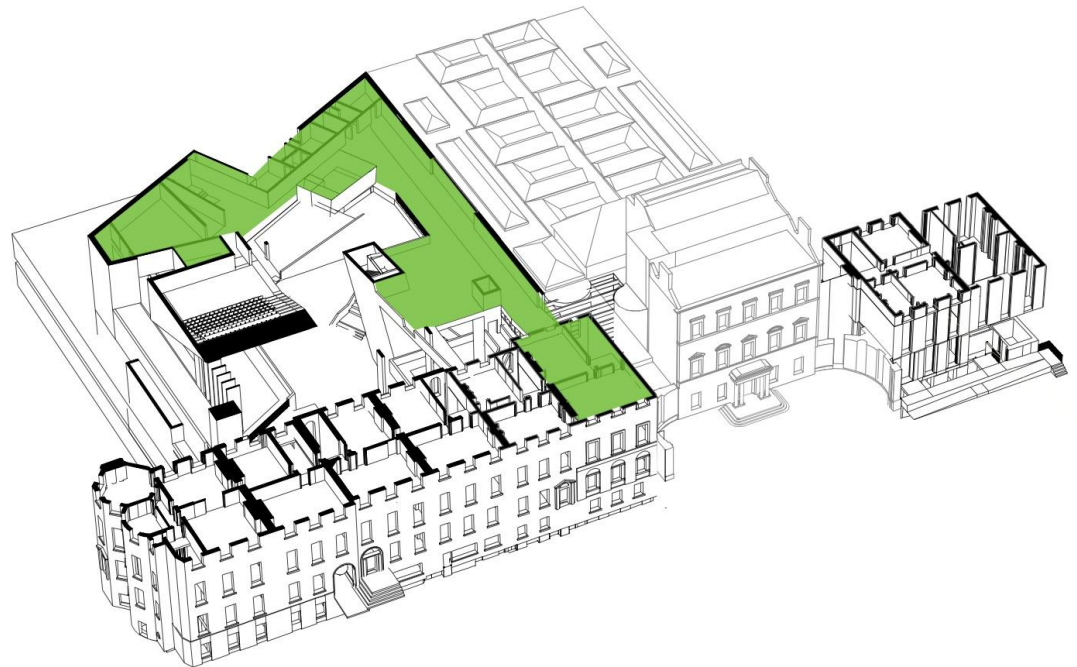

Story House

Music Hub

A music centre supporting learners, performers and listeners, offering spaces to record and edit, practice and perform

An intimate performance space for 60 persons

Conference Centre

200 seats with associated break-out and lobby space