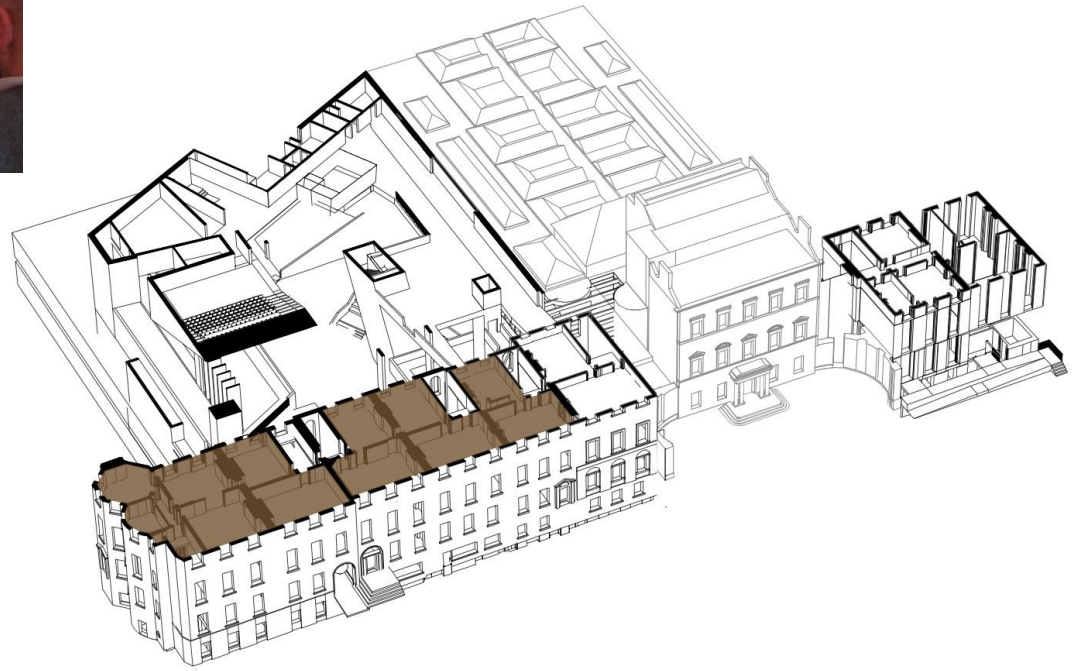

Story House

Music Hub

A music centre supporting learners, performers and listeners, offering spaces to record and edit, practice and perform

An intimate performance space for 60 persons

Conference Centre

200 seats with associated break-out and lobby space