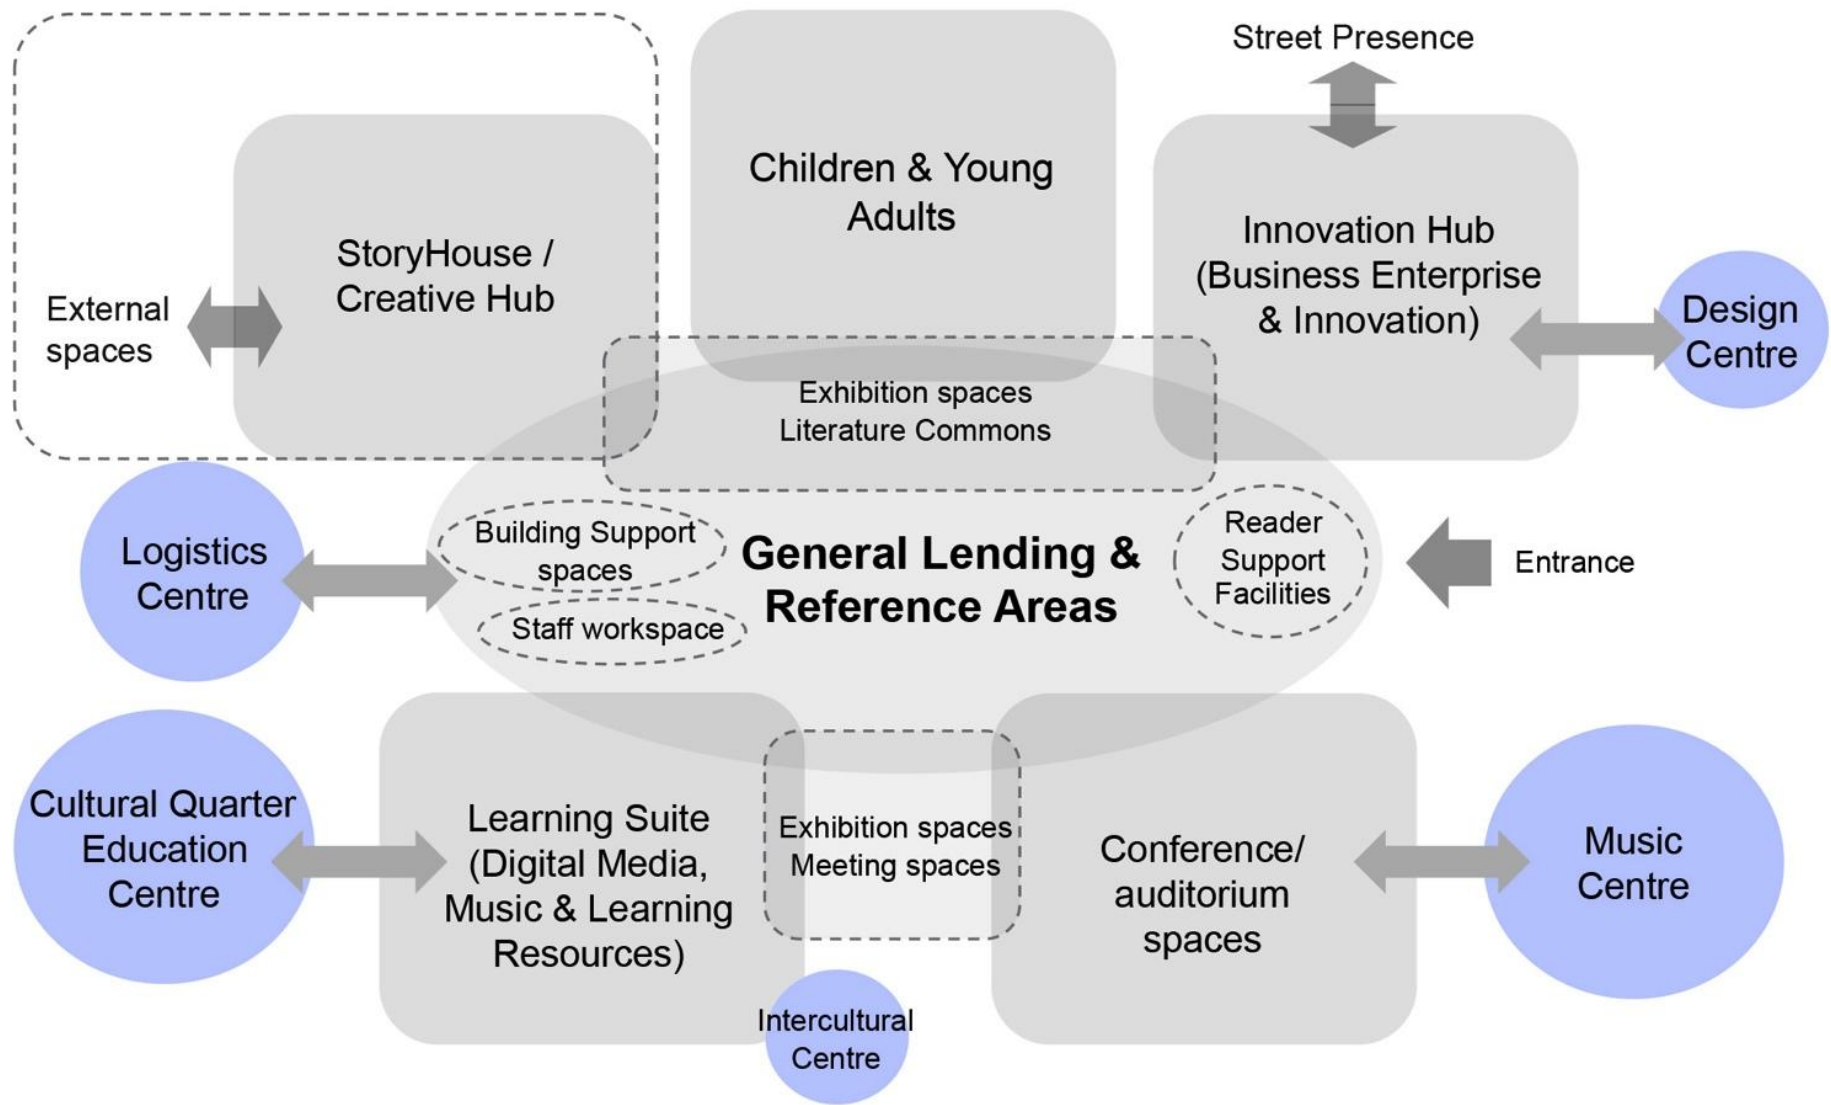

Public Realm

Site

Houses 20-21

Houses 23-26

Hugh Lane Gallery

View from Granby Row

View from Dorset Street

Library Adjacencies

Library adjacencies delivered over 5 floors of new and existing build

General Lending

1000 seats for readers

Collection space for 150,000 items to accommodate both traditional media and new formats covering all subjects from A to Z

Children's Library

An inspiring children's library with collections storytelling, digital and study spaces

Teens & Young Adults

Reference Library

Archive

Online Learning

Education Centre

Innovation Hub

Story House

Music Hub

A music centre supporting learners, performers and listeners, offering spaces to record and edit, practice and perform

An intimate performance space for 60 persons

Conference Centre

200 seats with associated break-out and lobby space