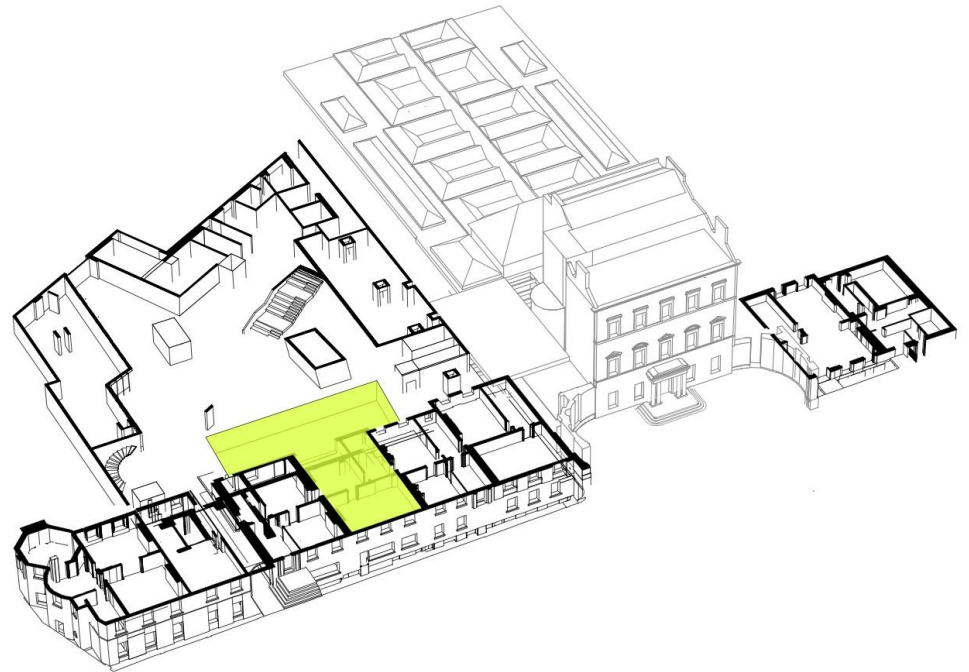

Public Realm

Site

Houses 20-21

Houses 23-26

Hugh Lane Gallery

View from Granby Row

View from Dorset Street

Library Adjacencies

Library adjacencies delivered over 5 floors of new and existing build

General Lending

1000 seats for readers

Collection space for 150,000 items to accommodate both traditional media and new formats covering all subjects from A to Z

Story House

Music Hub

A music centre supporting learners, performers and listeners, offering spaces to record and edit, practice and perform

An intimate performance space for 60 persons

Conference Centre

200 seats with associated break-out and lobby space