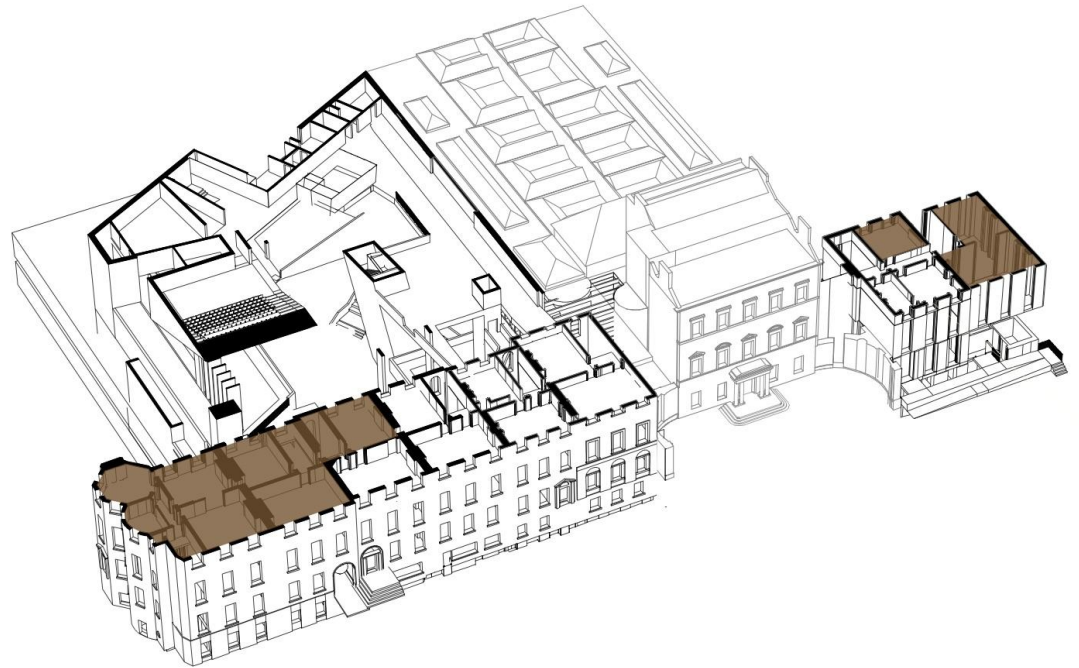

Education Centre