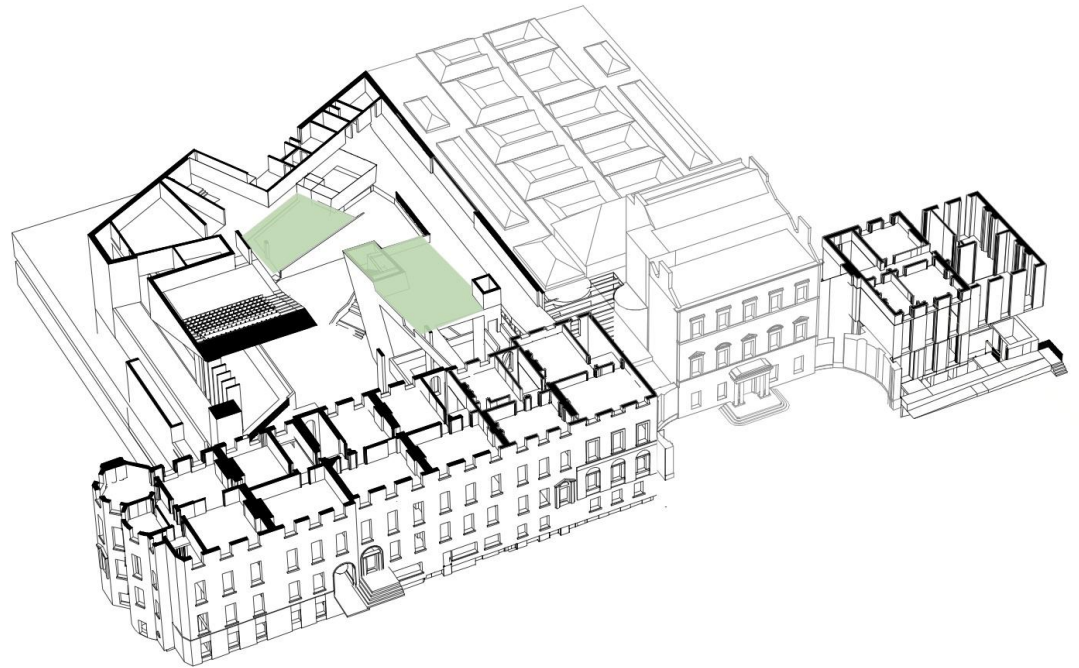

Story House

Music Hub

A music centre supporting learners, performers and listeners, offering spaces to record and edit, practice and perform

An intimate performance space for 60 persons

Conference Centre

200 seats with associated break-out and lobby space