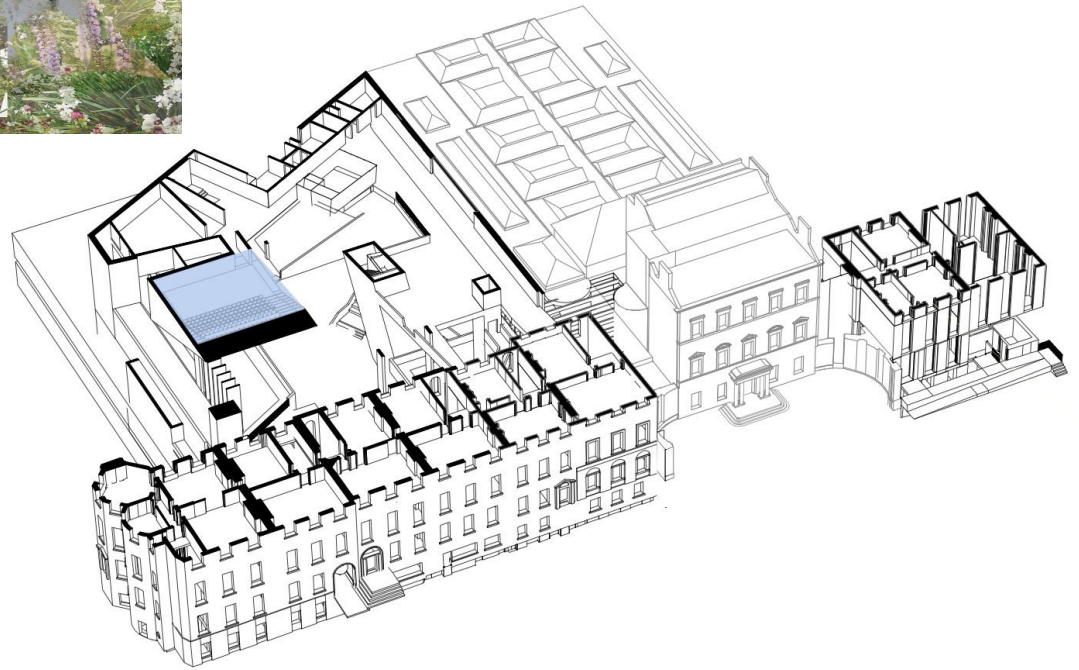

Story House

Music Hub

A music centre supporting learners, performers and listeners, offering spaces to record and edit, practice and perform

An intimate performance space for 60 persons

Conference Centre

200 seats with associated break-out and lobby space