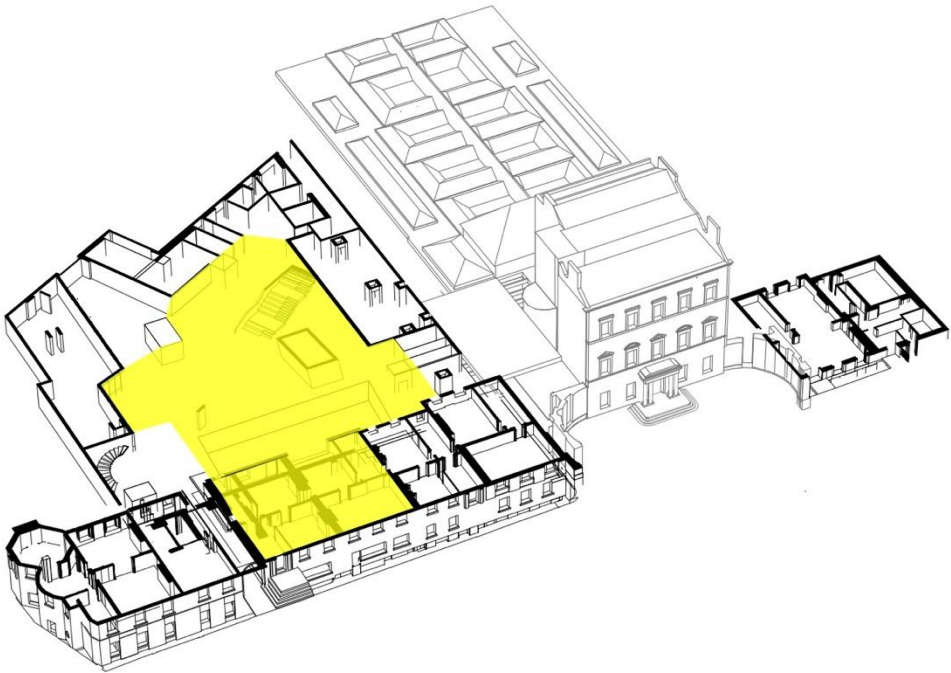

Public Realm

Site

Houses 20-21

Houses 23-26

Hugh Lane Gallery

View from Granby Row

View from Dorset Street

Library Adjacencies

Library adjacencies delivered over 5 floors of new and existing build

General Lending

1000 seats for readers

Collection space for 150,000 items to accommodate both traditional media and new formats covering all subjects from A to Z