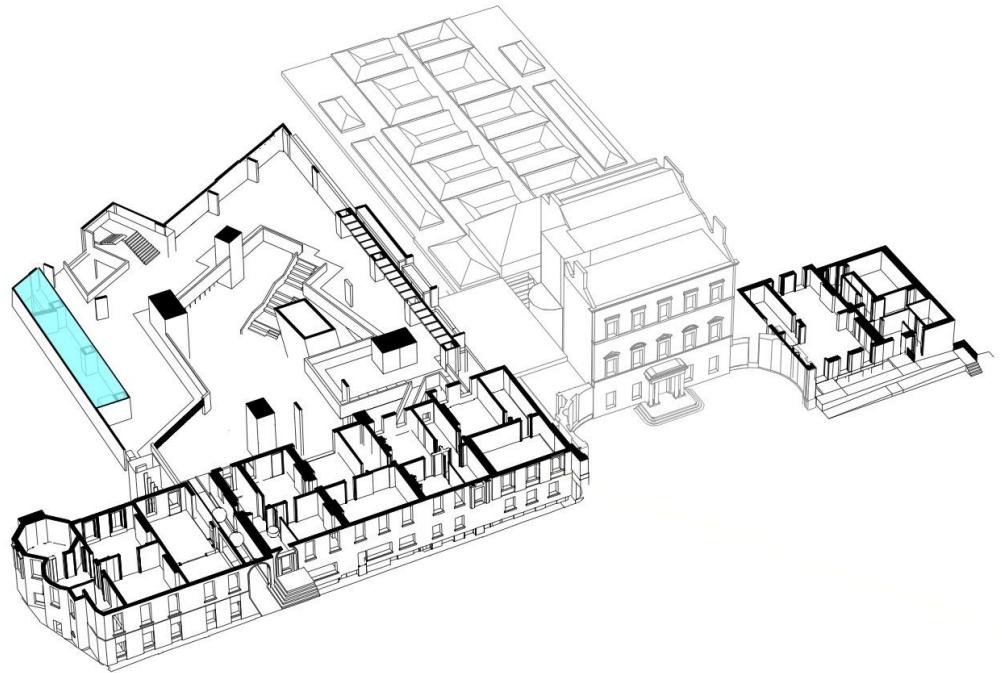

Reference Library

Archive