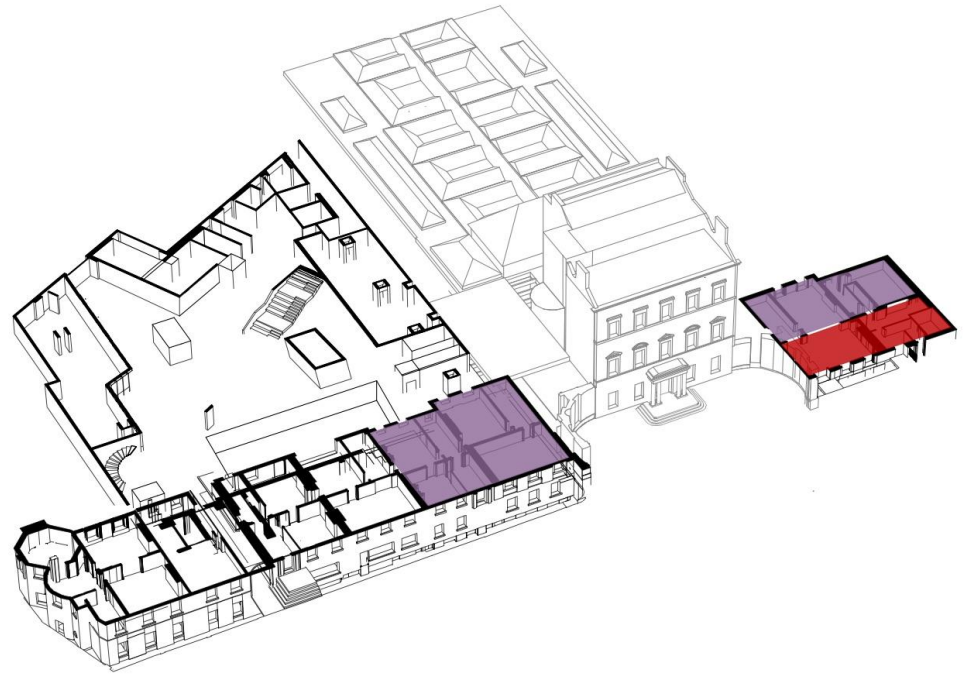

Innovation Hub