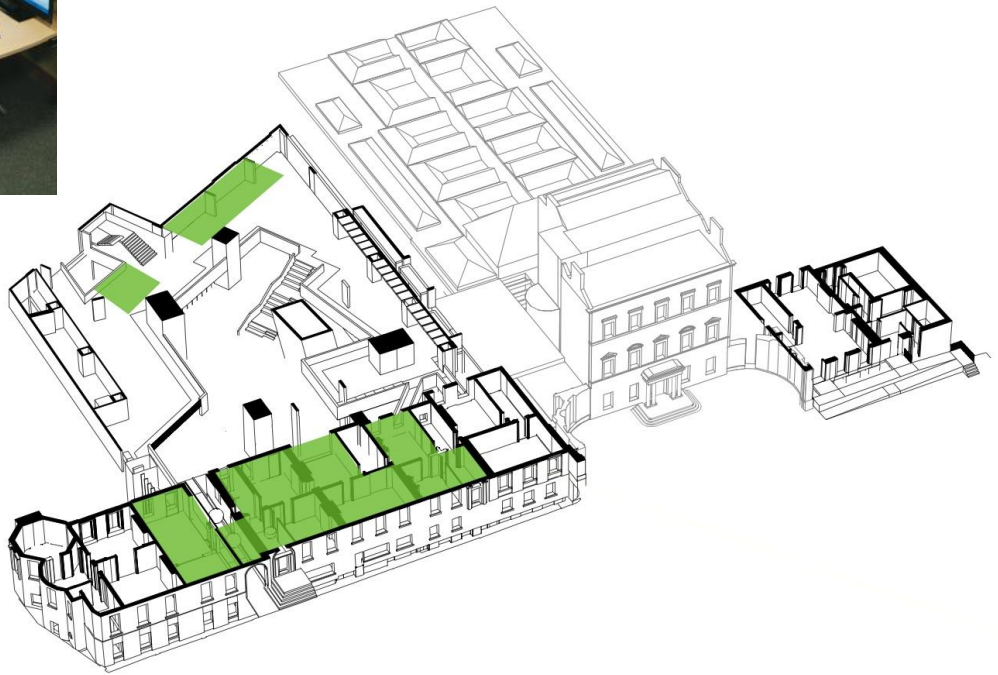

Online Learning